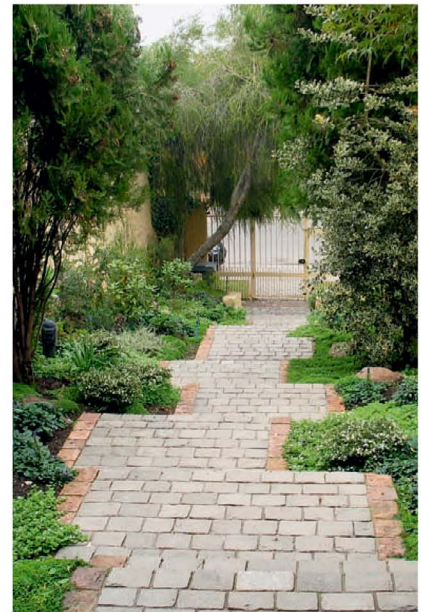

## CASA TRAVERSO

The garden has two large areas, the main house and the guest house, which are linked by stairs. The basic idea was to generate a garden with a single style but with variants that will provide different aspects and some common elements. The architects created an urban cottage garden for the main house and a classical cottage garden in the guest house area. The pool is framed with *Cyperus papyrus* to give it a more exotic touch. The garden includes many flowering plants that add life throughout the seasons.

01 Swimming pool and view to Santiago 02, 03 Cottage garden 04 General plan 05 Entrance

02

03

04

05

Photos: Rodolfo Stoltzmann

CITY	Santiago
COUNTRY	Chile
REGION	Américas
TPOLOGY	Private garden (2,800 m <sup>2</sup> )
COMPLETION	2006
CLIENT	Renato Traverso
OTHER CREATIVES	—
LANDSCAPING	Paisajismo Urbano Limitada